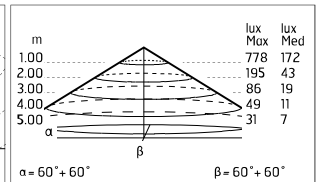

Electrical

Frequency (Hz)	50-60	Insulation class	I
Voltage (V)	220-240		
Dimmable	No		
Driver type	Not dimmable		
Emergency	Without		

Physical

Color	White-Green