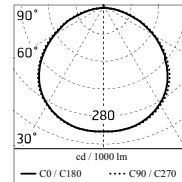

Electrical

Frequency (Hz)	50-60	Insulation class	I
Voltage (V)	220-240		
Dimmable	No		
Driver type	Not dimmable		
Emergency	Without		

Physical

Color	White-Green