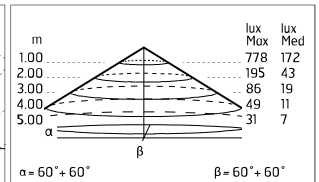

Optical

Lighting type	Direct
LED type	Power LED
Light distribution	Symmetric
Optical type	Diffused light