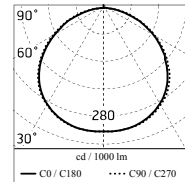

Optical

Lighting type	Direct
LED type	Power LED
Light distribution	Symmetric
Optical type	Diffused light