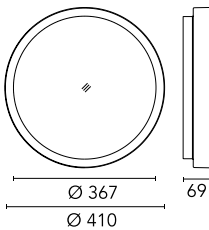

Optical

Lighting type	Direct
LED type	Power LED
Light distribution	Symmetric
Optical type	Diffused light