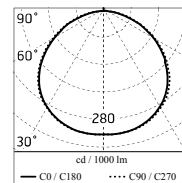

Optical

Lighting type	Direct
LED type	Power LED
Light distribution	Symmetric
Optical type	Diffused light