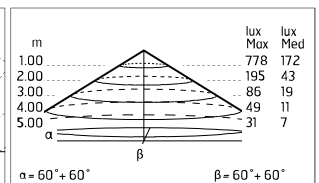

Optical

Lighting type	Direct
LED type	Power LED
Light distribution	Symmetric
Optical type	Diffused light