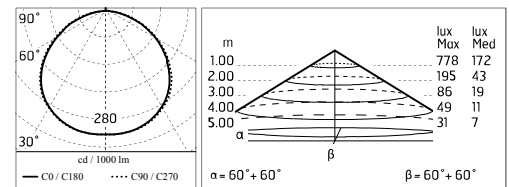

Optical

Lighting type	Direct
LED type	Power LED
Light distribution	Symmetric
Optical type	Diffused light