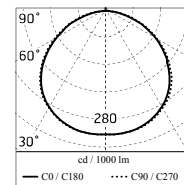

Optical

Lighting type	Direct
LED type	Power LED
Light distribution	Symmetric
Optical type	Diffused light