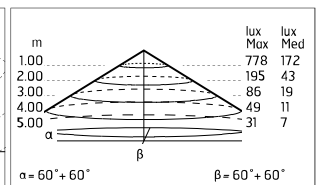

Optical

Lighting type	Direct
LED type	Power LED
Light distribution	Symmetric
Optical type	Diffused light