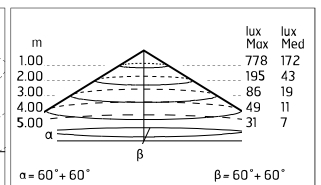

Electrical

Frequency (Hz)	50-60	Insulation class	I
Voltage (V)	220-240		
Dimmable	No		
Driver type	Not dimmable		
Emergency	Without		

Physical

Color	White-Brown