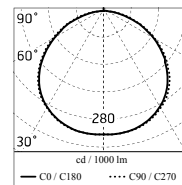

Electrical

Frequency (Hz)	50-60	Insulation class	I
Voltage (V)	220-240		
Dimmable	No		
Driver type	Not dimmable		
Emergency	Without		

Physical

Color	White-Brown