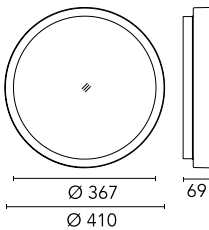

Electrical

Frequency (Hz)	50-60	Insulation class	I
Voltage (V)	220-240		
Dimmable	No		
Driver type	Not dimmable		
Emergency	Without		

Physical

Color	White-Brown