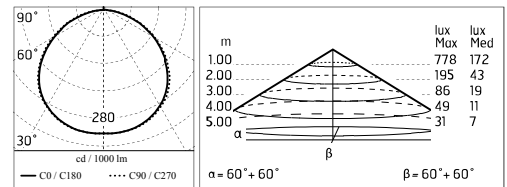

Electrical

Frequency (Hz)	50-60	Insulation class	I
Voltage (V)	220-240		
Dimmable	No		
Driver type	Not dimmable		
Emergency	Without		

Physical

Color	Forest Green