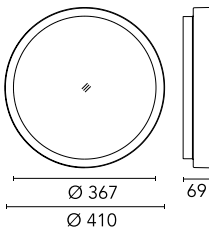

Electrical

Frequency (Hz)	50-60	Insulation class	I
Voltage (V)	220-240		
Dimmable	No		
Driver type	Not dimmable		
Emergency	Without		

Physical

Color	Forest Green