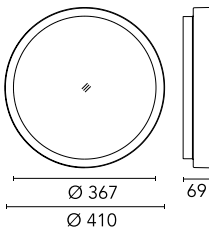

Electrical

Frequency (Hz)	50-60	Insulation class	I
Voltage (V)	220-240		
Dimmable	No		
Driver type	Not dimmable		
Emergency	Without		

Physical

Color	White