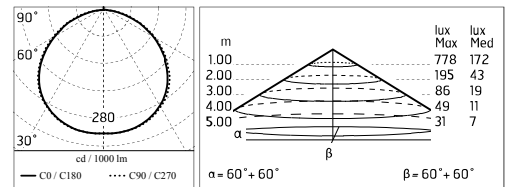

Optical

Lighting type	Direct
LED type	Power LED
Light distribution	Symmetric
Optical type	Diffused light