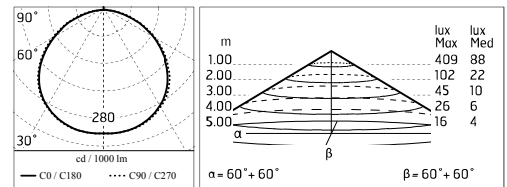

Electrical

Frequency (Hz)	50-60	Insulation class	I
Voltage (V)	220-240		
Dimmable	Yes		
Driver type	Electronic dimmable DALI		
Emergency	Without		

Physical

Color	Deep Brown