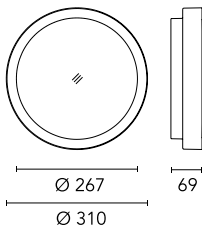

Electrical

Frequency (Hz)	50-60	Insulation class	I
Voltage (V)	220-240		
Dimmable	Yes		
Driver type	Electronic dimmable DALI		
Emergency	Without		

Physical

Color	Deep Brown