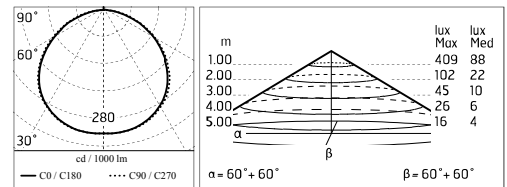

Optical

Lighting type	Direct
LED type	Power LED
Light distribution	Symmetric
Optical type	Diffused light