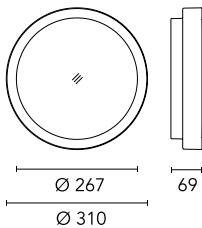

Electrical

Frequency (Hz)	50-60	Insulation class	I
Voltage (V)	220-240		
Dimmable	Yes		
Driver type	Electronic dimmable DALI		
Emergency	Without		

Physical

Color	White