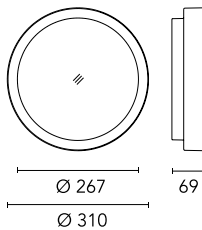

Optical

Lighting type	Direct
LED type	Power LED
Light distribution	Symmetric
Optical type	Diffused light