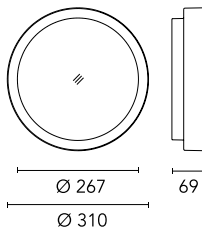

Electrical

Frequency (Hz)	50-60	Insulation class	I
Voltage (V)	220-240		
Dimmable	Yes		
Driver type	Electronic dimmable DALI		
Emergency	Without		

Physical

Color	Black