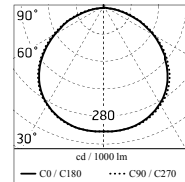

Electrical

Frequency (Hz)	50-60	Insulation class	I
Voltage (V)	220-240		
Dimmable	Yes		
Driver type	Electronic dimmable DALI		
Emergency	Without		

Physical

Color	Black