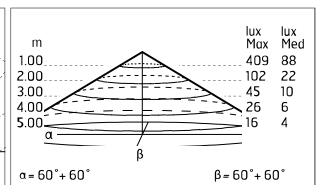

Electrical

Frequency (Hz)	50-60	Insulation class	I
Voltage (V)	220-240		
Dimmable	Yes		
Driver type	Electronic dimmable DALI		
Emergency	Without		

Physical

Color	Deep Brown