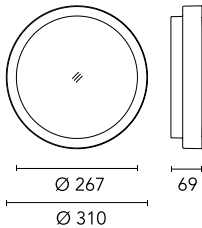

Optical

Lighting type	Direct
LED type	Power LED
Light distribution	Symmetric
Optical type	Diffused light