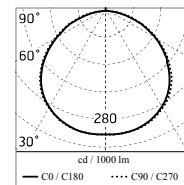

Electrical

Frequency (Hz)	50-60	Insulation class	I
Voltage (V)	220-240		
Dimmable	Yes		
Driver type	Electronic dimmable DALI		
Emergency	Without		

Physical

Color	White