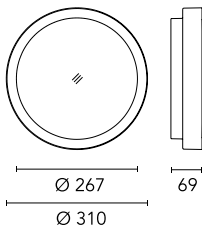

Electrical

Frequency (Hz)	50-60	Insulation class	I
Voltage (V)	220-240		
Dimmable	Yes		
Driver type	Electronic dimmable 1-10V		
Emergency	Without		

Physical

Color	Grey