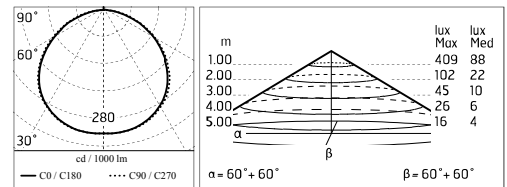

Electrical

Frequency (Hz)	50-60	Insulation class	I
Voltage (V)	220-240		
Dimmable	Yes		
Driver type	Electronic dimmable 1-10V		
Emergency	Without		

Physical

Color	Deep Brown