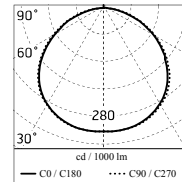

Electrical

Frequency (Hz)	50-60	Insulation class	I
Voltage (V)	220-240		
Dimmable	Yes		
Driver type	Electronic dimmable 1-10V		
Emergency	Without		

Physical

Color	White