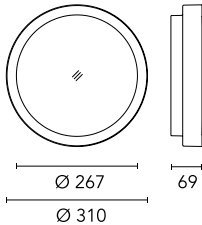

Electrical

Frequency (Hz)	50-60	Insulation class	I
Voltage (V)	220-240		
Dimmable	Yes		
Driver type	Electronic dimmable 1-10V		
Emergency	Without		

Physical

Color	White