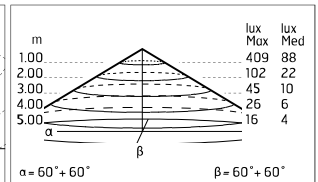

Electrical

Frequency (Hz)	50-60	Insulation class	I
Voltage (V)	220-240		
Dimmable	Yes		
Driver type	Electronic dimmable 1-10V		
Emergency	Without		

Physical

Color	White