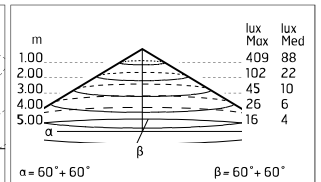

Electrical

Frequency (Hz)	50-60	Insulation class	I
Voltage (V)	220-240		
Dimmable	Yes		
Driver type	Electronic dimmable 1-10V		
Emergency	Without		

Physical

Color	Grey