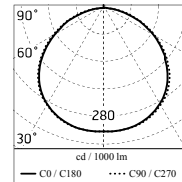

Electrical

Frequency (Hz)	50-60	Insulation class	I
Voltage (V)	220-240		
Dimmable	Yes		
Driver type	Electronic dimmable 1-10V		
Emergency	Without		

Physical

Color	Grey