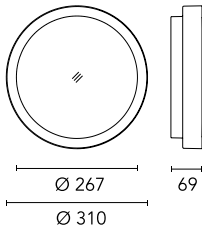

Electrical

Frequency (Hz)	50-60	Insulation class	I
Voltage (V)	220-240		
Dimmable	Yes		
Driver type	Electronic dimmable 1-10V		
Emergency	Without		

Physical

Color	Grey