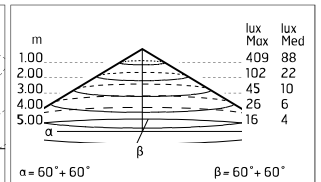

Electrical

Frequency (Hz)	50-60	Insulation class	I
Voltage (V)	220-240		
Dimmable	Yes		
Driver type	Electronic dimmable 1-10V		
Emergency	Without		

Physical

Color	Deep Brown