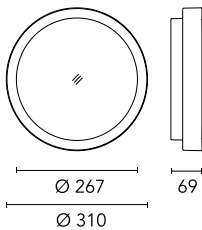

Electrical

Frequency (Hz)	50-60	Insulation class	I
Voltage (V)	220-240		
Dimmable	Yes		
Driver type	Electronic dimmable 1-10V		
Emergency	Without		

Physical

Color	Deep Brown