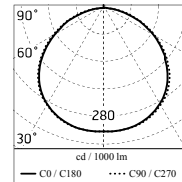

Electrical

Frequency (Hz)	50-60	Insulation class	I
Voltage (V)	220-240		
Dimmable	Yes		
Driver type	Electronic dimmable 1-10V		
Emergency	Without		

Physical

Color	Deep Brown