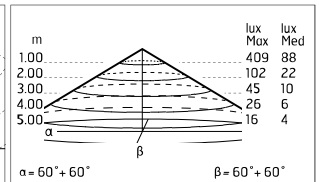

Electrical

Frequency (Hz)	50-60	Insulation class	I
Voltage (V)	220-240		
Dimmable	Yes		
Driver type	Electronic dimmable 1-10V		
Emergency	Without		

Physical

Color	Forest Green