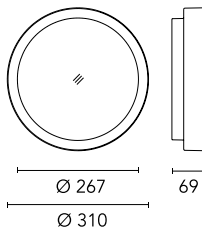

Electrical

Frequency (Hz)	50-60	Insulation class	I
Voltage (V)	220-240		
Dimmable	Yes		
Driver type	Electronic dimmable 1-10V		
Emergency	Without		

Physical

Color	Forest Green