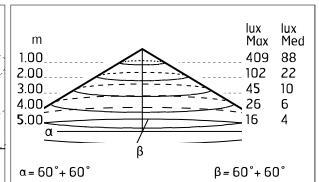

Electrical

Frequency (Hz)	50-60	Insulation class	I
Voltage (V)	220-240		
Dimmable	Yes		
Driver type	Dimmable DALI		
Emergency	Without		

Physical

Color	White-Yellow