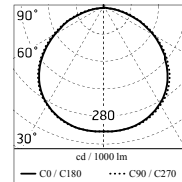

Electrical

Frequency (Hz)	50-60	Insulation class	I
Voltage (V)	220-240		
Dimmable	Yes		
Driver type	Dimmable DALI		
Emergency	Without		

Physical

Color	White-Yellow