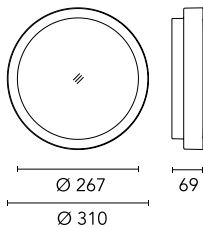

Electrical

Frequency (Hz)	50-60	Insulation class	I
Voltage (V)	220-240		
Dimmable	Yes		
Driver type	Dimmable DALI		
Emergency	Without		

Physical

Color	White-Yellow