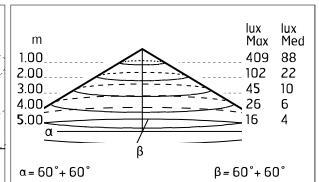

Optical

Lighting type	Direct
LED type	Power LED
Light distribution	Symmetric
Optical type	Diffused light