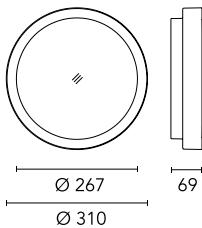

Optical

Lighting type	Direct
LED type	Power LED
Light distribution	Symmetric
Optical type	Diffused light