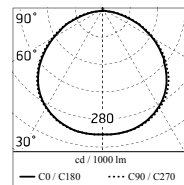

Optical

Lighting type	Direct
LED type	Power LED
Light distribution	Symmetric
Optical type	Diffused light