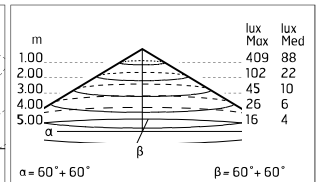

Electrical

Frequency (Hz)	50-60	Insulation class	I
Voltage (V)	220-240		
Dimmable	Yes		
Driver type	Electronic dimmable DALI		
Emergency	Without		

Physical

Color	White-Orange