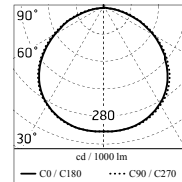

Electrical

Frequency (Hz)	50-60	Insulation class	I
Voltage (V)	220-240		
Dimmable	Yes		
Driver type	Electronic dimmable DALI		
Emergency	Without		

Physical

Color	White-Orange