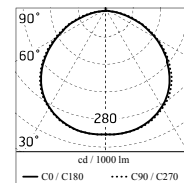

Electrical

Frequency (Hz)	50-60	Insulation class	I
Voltage (V)	220-240		
Dimmable	Yes		
Driver type	Electronic dimmable DALI		
Emergency	Without		

Physical

Color	White-Orange