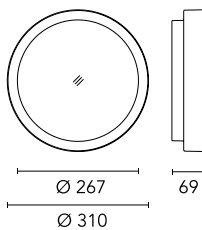

Electrical

Frequency (Hz)	50-60	Insulation class	I
Voltage (V)	220-240		
Dimmable	Yes		
Driver type	Electronic dimmable DALI		
Emergency	Without		

Physical

Color	White-Orange