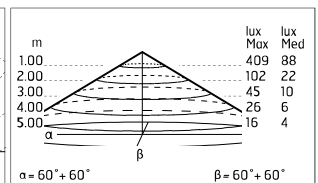

Electrical

Frequency (Hz)	50-60	Insulation class	I
Voltage (V)	220-240		
Dimmable	Yes		
Driver type	Electronic dimmable DALI		
Emergency	Without		

Physical

Color	White-Orange