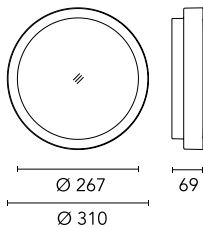

Electrical

Frequency (Hz)	50-60	Insulation class	I
Voltage (V)	220-240		
Dimmable	Yes		
Driver type	Electronic dimmable 1-10V		
Emergency	Without		

Physical

Color	White-Orange