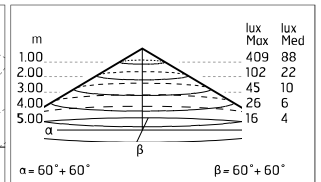

Electrical

Frequency (Hz)	50-60	Insulation class	I
Voltage (V)	220-240		
Dimmable	Yes		
Driver type	Electronic dimmable 1-10V		
Emergency	Without		

Physical

Color	White-Orange