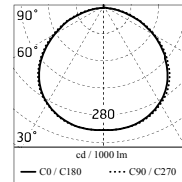

Electrical

Frequency (Hz)	50-60	Insulation class	I
Voltage (V)	220-240		
Dimmable	Yes		
Driver type	Electronic dimmable 1-10V		
Emergency	Without		

Physical

Color	White-Orange