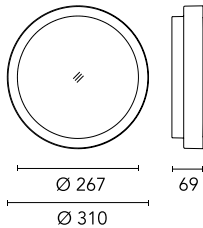

Electrical

Frequency (Hz)	50-60	Insulation class	I
Voltage (V)	220-240		
Dimmable	Yes		
Driver type	Electronic dimmable 1-10V		
Emergency	Without		

Physical

Color	White-Orange