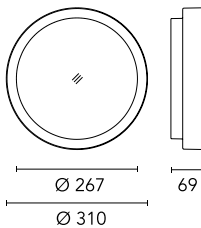

Electrical

Frequency (Hz)	50-60	Insulation class	I
Voltage (V)	220-240		
Dimmable	No		
Driver type	Not dimmable		
Emergency	Without		

Physical

Color	White-Orange