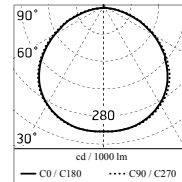

Electrical

Frequency (Hz)	50-60	Insulation class	I
Voltage (V)	220-240		
Dimmable	No		
Driver type	Not dimmable		
Emergency	Without		

Physical

Color	White-Orange