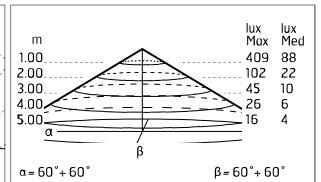

Electrical

Frequency (Hz)	50-60	Insulation class	I
Voltage (V)	220-240		
Dimmable	No		
Driver type	Not dimmable		
Emergency	Without		

Physical

Color	White-Orange