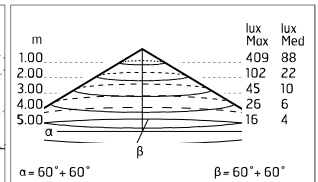

Electrical

Frequency (Hz)	50-60	Insulation class	I
Voltage (V)	220-240		
Dimmable	No		
Driver type	Not dimmable		
Emergency	Without		

Physical

Color	White-Orange