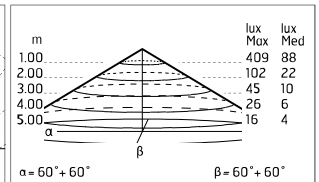

Electrical

Frequency (Hz)	50-60	Insulation class	I
Voltage (V)	220-240		
Dimmable	No		
Driver type	Not dimmable		
Emergency	Without		

Physical

Color	White-Orange