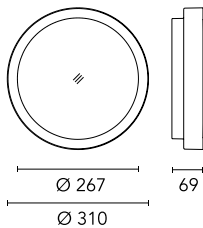

Electrical

Frequency (Hz)	50-60	Insulation class	I
Voltage (V)	220-240		
Dimmable	No		
Driver type	Not dimmable		
Emergency	Without		

Physical

Color	White-Orange