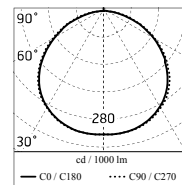

Electrical

Frequency (Hz)	50-60	Insulation class	I
Voltage (V)	220-240		
Dimmable	Yes		
Driver type	Electronic dimmable DALI		
Emergency	Without		

Physical

Color	White-Green