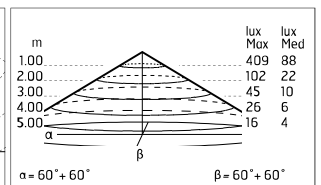

Electrical

Frequency (Hz)	50-60	Insulation class	I
Voltage (V)	220-240		
Dimmable	Yes		
Driver type	Electronic dimmable DALI		
Emergency	Without		

Physical

Color	White-Green