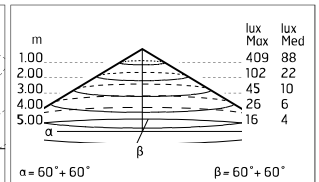

Electrical

Frequency (Hz)	50-60	Insulation class	I
Voltage (V)	220-240		
Dimmable	Yes		
Driver type	Dimmable DALI		
Emergency	Without		

Physical

Color	White-Green