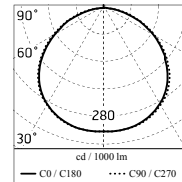

Electrical

Frequency (Hz)	50-60	Insulation class	I
Voltage (V)	220-240		
Dimmable	Yes		
Driver type	Dimmable DALI		
Emergency	Without		

Physical

Color	White-Green