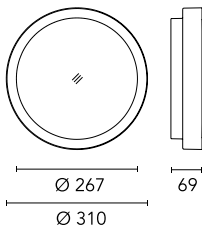

Electrical

Frequency (Hz)	50-60	Insulation class	I
Voltage (V)	220-240		
Dimmable	Yes		
Driver type	Dimmable DALI		
Emergency	Without		

Physical

Color	White-Green