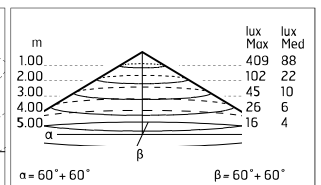

Electrical

Frequency (Hz)	50-60	Insulation class	I
Voltage (V)	220-240		
Dimmable	Yes		
Driver type	Dimmable DALI		
Emergency	Without		

Physical

Color	White-Green