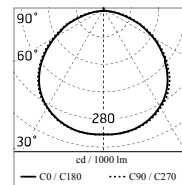

Electrical

Frequency (Hz)	50-60	Insulation class	I
Voltage (V)	220-240		
Dimmable	Yes		
Driver type	Dimmable DALI		
Emergency	Without		

Physical

Color	White-Green