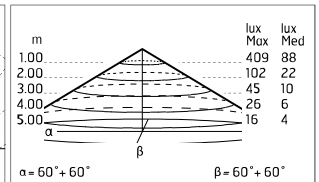

Electrical

Frequency (Hz)	50-60	Insulation class	I
Voltage (V)	220-240		
Dimmable	Yes		
Driver type	Electronic dimmable 1-10V		
Emergency	Without		

Physical

Color	White-Green