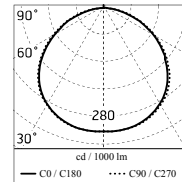

Electrical

Frequency (Hz)	50-60	Insulation class	I
Voltage (V)	220-240		
Dimmable	Yes		
Driver type	Electronic dimmable 1-10V		
Emergency	Without		

Physical

Color	White-Green