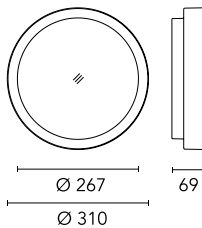

Electrical

Frequency (Hz)	50-60	Insulation class	I
Voltage (V)	220-240		
Dimmable	Yes		
Driver type	Electronic dimmable 1-10V		
Emergency	Without		

Physical

Color	White-Green