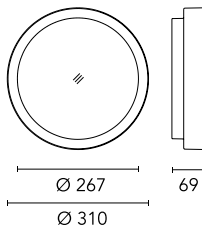

Electrical

Frequency (Hz)	50-60	Insulation class	I
Voltage (V)	220-240		
Dimmable	Yes		
Driver type	Dimmable 1-10V		
Emergency	Without		

Physical

Color	White-Green