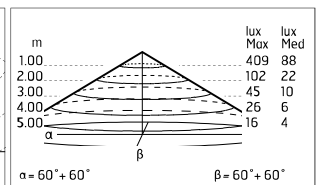

Electrical

Frequency (Hz)	50-60	Insulation class	I
Voltage (V)	220-240		
Dimmable	Yes		
Driver type	Dimmable 1-10V		
Emergency	Without		

Physical

Color	White-Green