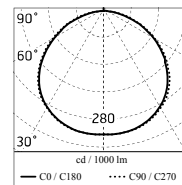

Electrical

Frequency (Hz)	50-60	Insulation class	I
Voltage (V)	220-240		
Dimmable	Yes		
Driver type	Dimmable 1-10V		
Emergency	Without		

Physical

Color	White-Green