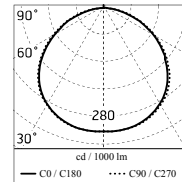

Electrical

Frequency (Hz)	50-60	Insulation class	I
Voltage (V)	220-240		
Dimmable	Yes		
Driver type	Dimmable 1-10V		
Emergency	Without		

Physical

Color	White-Green