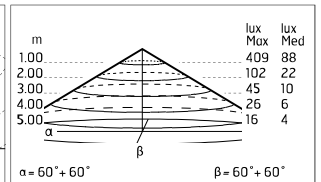

Electrical

Frequency (Hz)	50-60	Insulation class	I
Voltage (V)	220-240		
Dimmable	Yes		
Driver type	Dimmable 1-10V		
Emergency	Without		

Physical

Color	White-Green