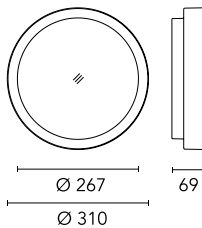

Electrical

Frequency (Hz)	50-60	Insulation class	I
Voltage (V)	220-240		
Dimmable	No		
Driver type	Non Dimmable		
Emergency	Without		

Physical

Color	White-Green