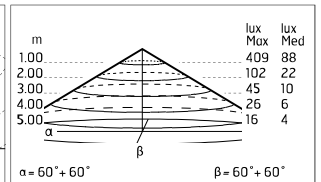

Electrical

Frequency (Hz)	50-60	Insulation class	I
Voltage (V)	220-240		
Dimmable	No		
Driver type	Non Dimmable		
Emergency	Without		

Physical

Color	White-Green