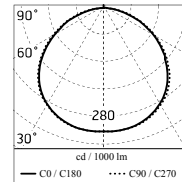

Electrical

Frequency (Hz)	50-60	Insulation class	I
Voltage (V)	220-240		
Dimmable	No		
Driver type	Non Dimmable		
Emergency	Without		

Physical

Color	White-Green