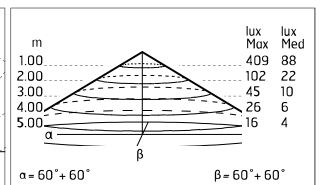

Optical

Lighting type	Direct
LED type	Power LED
Light distribution	Symmetric
Optical type	Diffused light