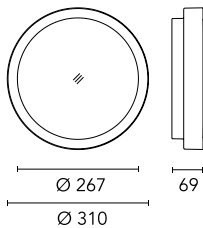

Optical

Lighting type	Direct
LED type	Power LED
Light distribution	Symmetric
Optical type	Diffused light