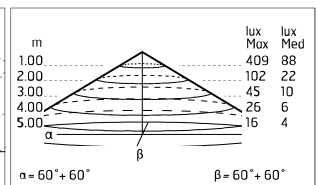

Optical

Lighting type	Direct
LED type	Power LED
Light distribution	Symmetric
Optical type	Diffused light