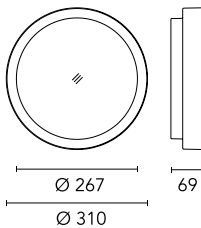

Optical

Lighting type	Direct
LED type	Power LED
Light distribution	Symmetric
Optical type	Diffused light