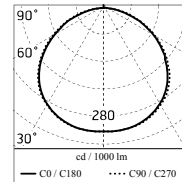

Electrical

Frequency (Hz)	50-60	Insulation class	I
Voltage (V)	220-240		
Dimmable	No		
Driver type	Not dimmable		
Emergency	Without		

Physical

Color	White-Brown