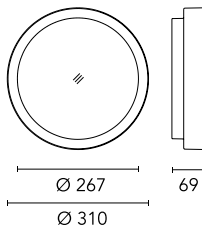

Electrical

Frequency (Hz)	50-60	Insulation class	I
Voltage (V)	220-240		
Dimmable	No		
Driver type	Not dimmable		
Emergency	Without		

Physical

Color	White-Brown