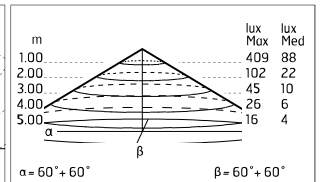

Electrical

Frequency (Hz)	50-60	Insulation class	I
Voltage (V)	220-240		
Dimmable	No		
Driver type	Not dimmable		
Emergency	Without		

Physical

Color	White-Brown