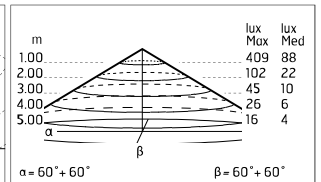

Optical

Lighting type	Direct
LED type	Power LED
Light distribution	Symmetric
Optical type	Diffused light