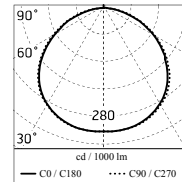

Optical

Lighting type	Direct
LED type	Power LED
Light distribution	Symmetric
Optical type	Diffused light