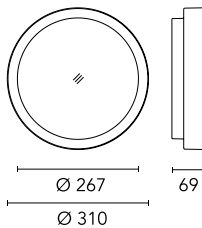

Optical

Lighting type	Direct
LED type	Power LED
Light distribution	Symmetric
Optical type	Diffused light