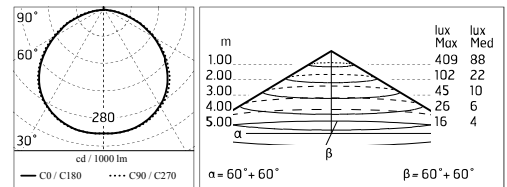

Electrical

Frequency (Hz)	50-60	Insulation class	I
Voltage (V)	220-240		
Dimmable	No		
Driver type	Not dimmable		
Emergency	Without		

Physical

Color	Deep Brown