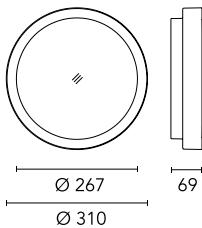

Electrical

Frequency (Hz)	50-60	Insulation class	I
Voltage (V)	220-240		
Dimmable	No		
Driver type	Not dimmable		
Emergency	Without		

Physical

Color	Deep Brown