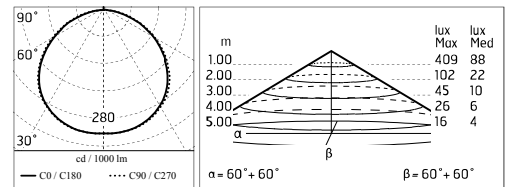

Electrical

Frequency (Hz)	50-60	Insulation class	I
Voltage (V)	220-240		
Dimmable	No		
Driver type	Not dimmable		
Emergency	Without		

Physical

Color	Grey