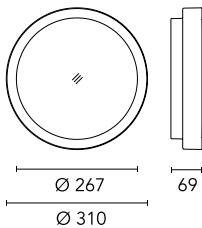

Electrical

Frequency (Hz)	50-60	Insulation class	I
Voltage (V)	220-240		
Dimmable	No		
Driver type	Not dimmable		
Emergency	Without		

Physical

Color	Grey