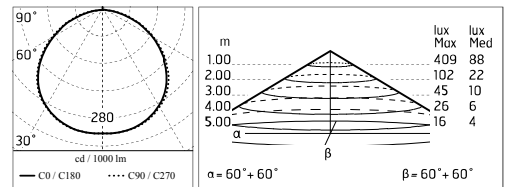

Electrical

Frequency (Hz)	50-60	Insulation class	I
Voltage (V)	220-240		
Dimmable	No		
Driver type	Not dimmable		
Emergency	Without		

Physical

Color	Black