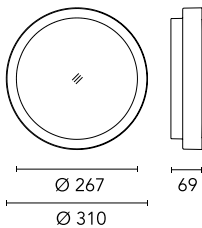

Electrical

Frequency (Hz)	50-60	Insulation class	I
Voltage (V)	220-240		
Dimmable	No		
Driver type	Not dimmable		
Emergency	Without		

Physical

Color	Black