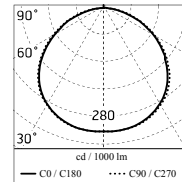

Electrical

Frequency (Hz)	50-60	Insulation class	I
Voltage (V)	220-240		
Dimmable	No		
Driver type	Not dimmable		
Emergency	Without		

Physical

Color	Deep Brown