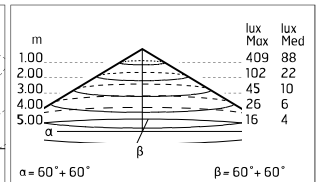

Electrical

Frequency (Hz)	50-60	Insulation class	I
Voltage (V)	220-240		
Dimmable	No		
Driver type	Not dimmable		
Emergency	Without		

Physical

Color	Deep Brown